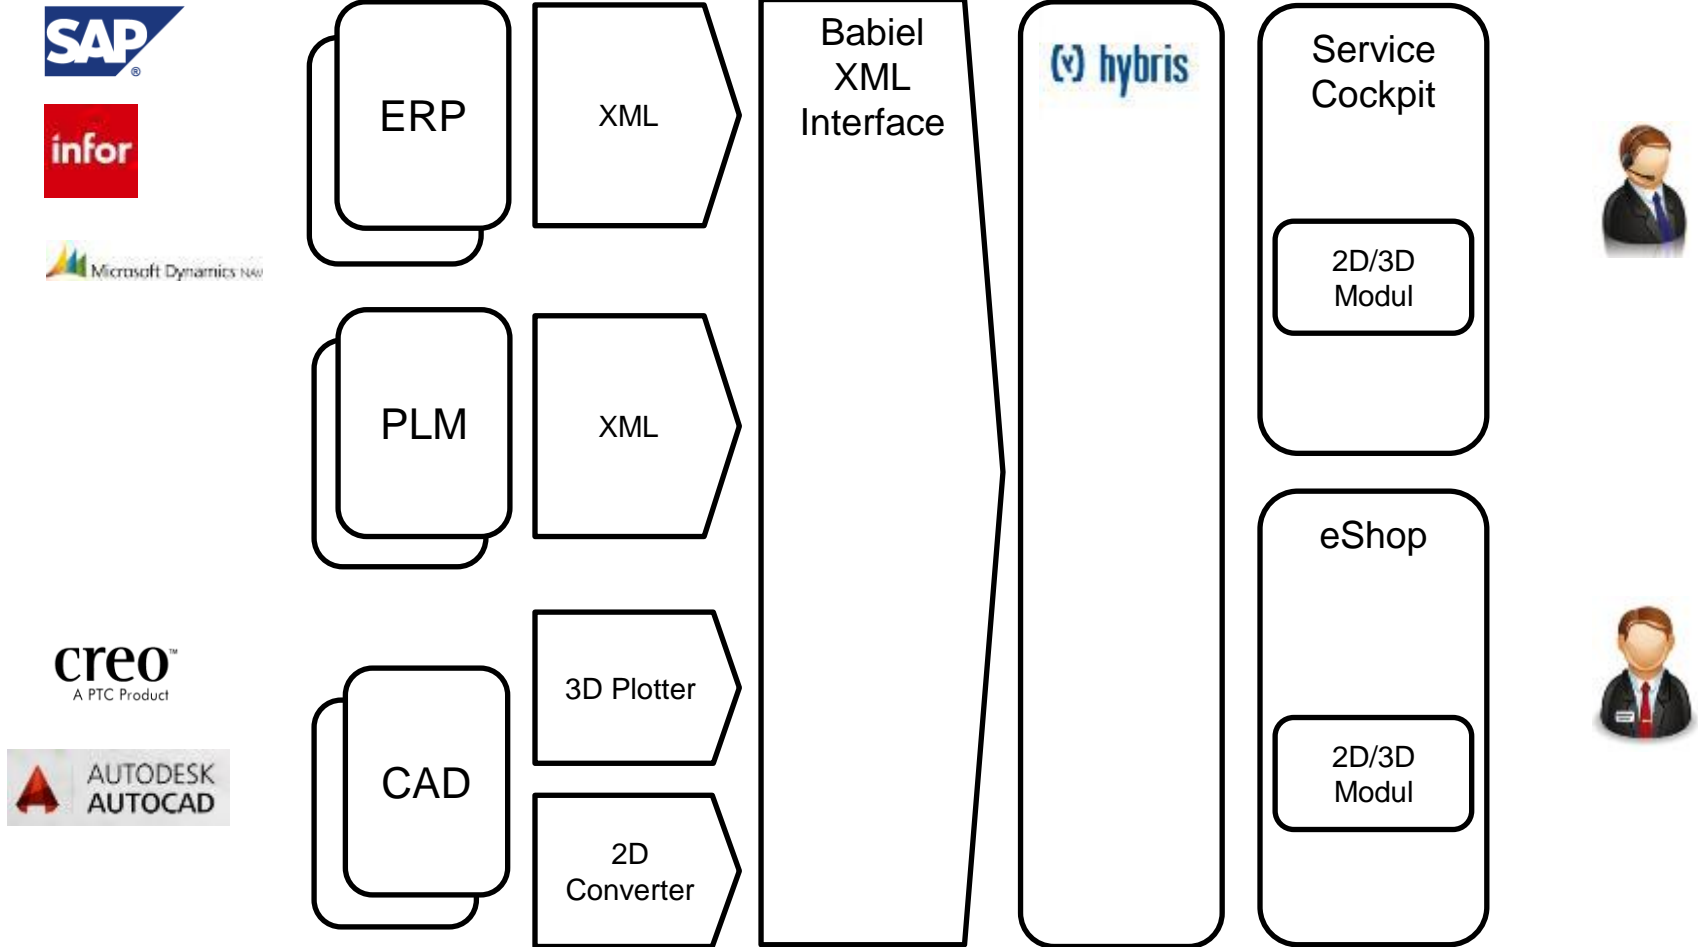

Daten Harmonisierung

Modelle